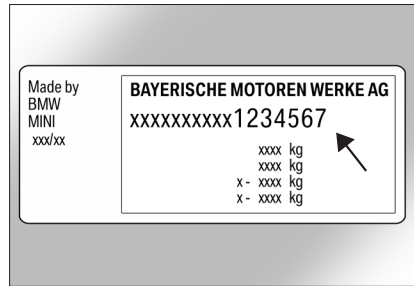

Use the last 7 number as your car's VIN.